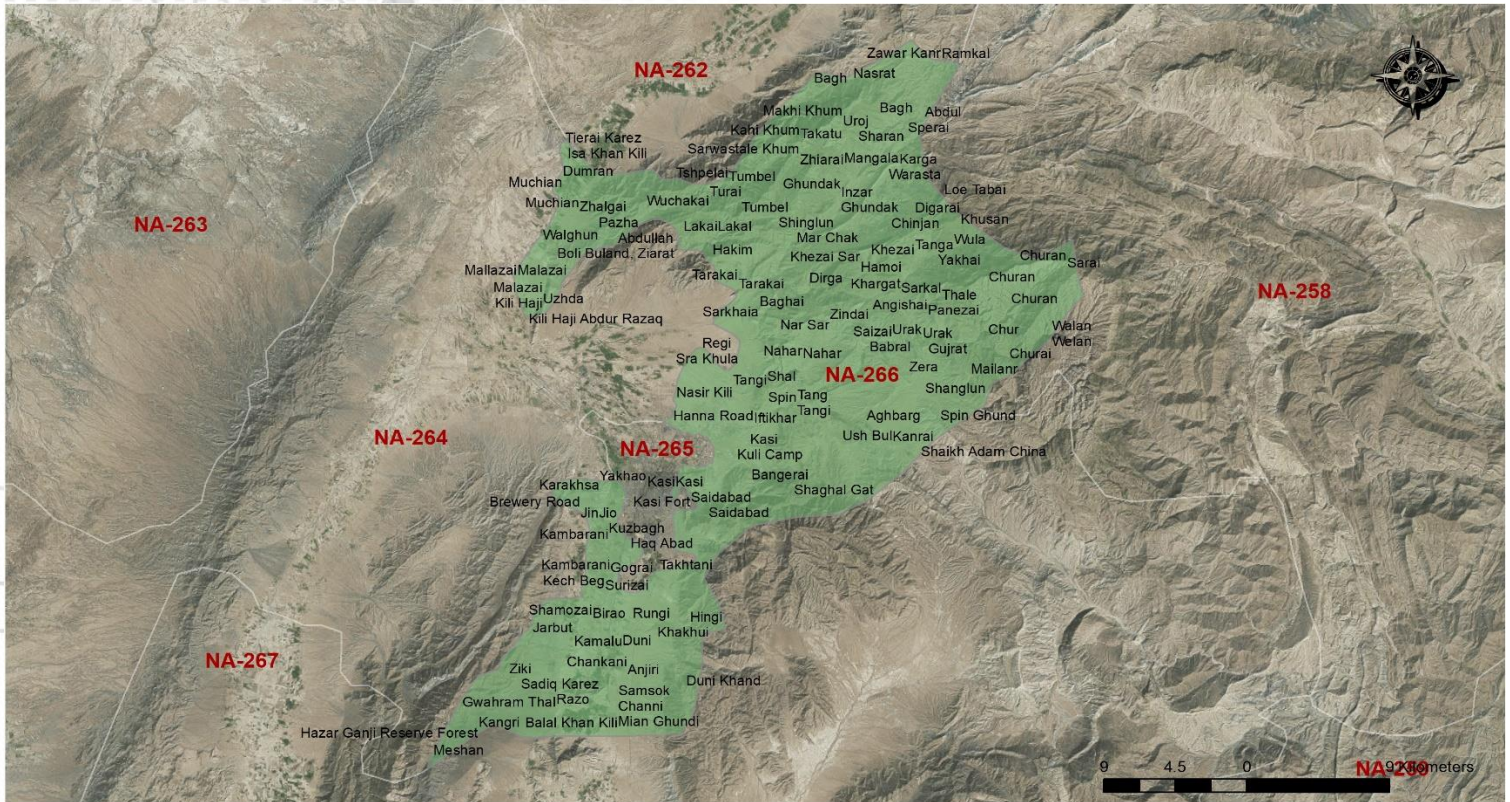

CONSTITUENCY PROFILE

NA-266 QUETTA-III

BALUCHISTAN

CONSTITUENCY POPULATION

749,409

VOTER STATISTICS

Male

110,795

Female

76,744

Total

187,539

25%

of the total population are registered as voters

POLLING STATIONS

107

Male

80

Female

6

Combined

193

Total

Number of polling stations where registered voters exceed 1,200

AVERAGE VOTER AT POLLING STATION

972

AVERAGE VOTER AT POLLING BOOTH

339

LIST OF CONTESTING CANDIDATES

#	Name	Name of Political Party
1	Agha Hassan Baloch	Balochistan National Party
2	Paind Khan	Independent
3	Prince Ahmed Umer Ahmedzai	Balochistan Awami Party
4	Jamal Khan Tarakai	Pashtunkhwa Milli Awami Party
5	Hafiz Hussain Ahmed	Muttahidda Majlis-e-Amal Pakistan
6	Zain Ul Abideen Khan Khiliji	Pakistan Tehreek-e-Insaf
7	Sardar Ahmed Khan Shahwani	Independent
8	Sardar Sher Dil Khan Zagar Mengal	Independent
9	Allah Ud Din	Awami National Party
10	Qutab Ali	Balochistan National Party (Awami)
11	Muhammad Imran Bangulzai	Independent
12	Muhammad younas	Pakistan Muslim League (Nawaz)
13	Malik Abdul Razzaq Satooryani	Independent
14	Malik Mehmood Yar Shahwani	Independent
15	Moulana Muhammad Ramzan Mengal	Pakistan Rah-e-Haq Party
16	Meer Riaz Ahmed Shahwani	Pakistan Peoples Party Parliamentarians
17	Meer Sikander Shahwani	Independent
18	Meer Muhammad Usman Pirkani	Independent
19	Nawab Muhammad Khan Shahwani	National Party